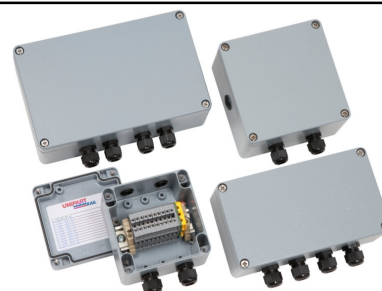

Unipart Rail Junction Boxes

Rugged Engineering Junction Boxes

Manufactured in high quality die cast aluminium
Sealed to IP66 complete with Entrelec terminals
Internal Earth Bonding Point

0054/128742	10 x 4mm Terminals plus Earth Terminal 2 x M20 Blanking Plugs in Face A 2 x M20 Cable Glands in Face B	125 x 124 x 81mm UNIPART/AL121208/10E
0054/128743	18 x 4mm Terminals plus Earth Terminal 4 x M20 Blanking Plugs in Face A 4 x M20 Cable Glands in Face B	120 x 220 x 90mm UNIPART/AL122008/18E
0054/128744	10 x 6mm Terminals plus Earth Terminal 2 x M20 Blanking Plugs in Face A 2 x M20 Cable Glands in Face B 1 x M20 Blanking Plug in Face (LHS) 1 x M20 Blanking Plugs in Face D (LHS)	160 x 160 x 90mm UNIPART/AL161609/10E
0054/128745	18 X 6MM Terminals plus Earth Terminal 4 x M20 Blanking Plugs in Face A 4 x M20 Cable Glands in Face B	263 x 162 x 90mm UNIPART/AL162609/18E

GRP Low Maintenance Junction Boxes

Manufactured in Glass Reinforced Polyester (GRP)
Sealed to IP66 complete with Entrelec terminals
Fully Electrically Insulated.

0054/128746	10 x 4mm Terminals plus Earth Terminal 2 x M20 Blanking Plugs in Face A 2 x M20 Cable Glands in Face B	122 x 120 x 90mm UNIPART/GB122-GREY/10E
0054/128748	18 x 4mm Terminals plus Earth Terminal 4 x M20 Blanking Plugs in Face A 4 x M20 Cable Glands in Face B	220 x 120 x 90mm UNIPART/GB220-GREY/18E
0054/128747	10 x 6mm Terminals plus Earth Terminal 2 x M20 Blanking Plugs in Face A 2 x M20 Cable Glands in Face B 1 x M20 Blanking Plug in Face C (LHS) 1 x M20 Blanking Plugs in Face D (LHS)	160 x 160 x 90mm UNIPART/GB160-GREY/10E
0054/128749	18 x 6mm Terminals plus Earth Terminal 4 x M20 Blanking Plugs in Face A 4 x M20 Cable Glands in Face B	260 x 160 x 90mm UNIPART/GB260-GREY/18E