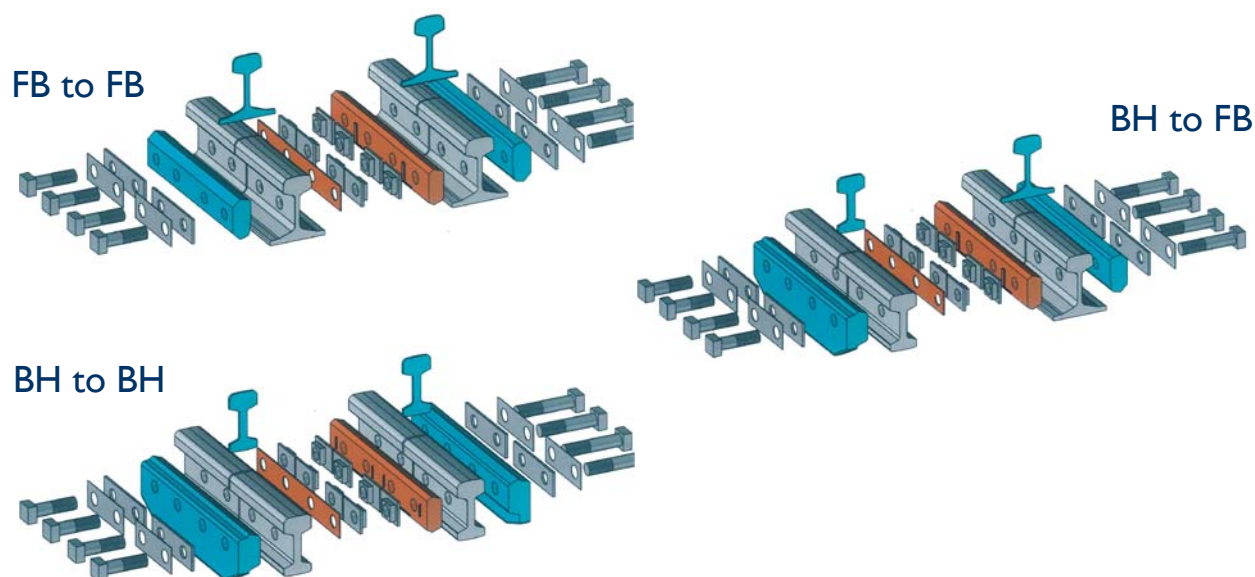

Benkler Joints

New Product Acceptance

Network Rail has recently granted product acceptance for Benkler Check and Running Rail insulated joints. These are available for CEN56E1 (BS113A) and 95RBS BH sections and can be used in combination for various Check/Running rail applications.

Insulated Joints – Check Rails

	CEN56 E1 (113A FB) 4 Hole Runner	CEN56 E1 (113A FB) 4 Hole Check	95RBS BH 4 Hole Runner	95RBS BH 4 Hole Check
Complete joint assemblies	0057/060048	0057/060046	0057/060049	0057/060047
Fixing kit (washer plates, fish bolts, nuts, and end post)	0057/060083	0057/060084	0057/060085	0057/060086
Tab washer for BH plate and bolts	-	-	0057/060081	0057/060081
Tab washer for FB plate and bolts	0057/060082	0057/060082	-	-
Endpost	0057/047001	0057/047001	0057/060087	0057/060087

Unipart Rail's product portfolio includes the Benkler dry insulated joint from Tenconi SA. These close tolerance, fully encapsulated, high performance dry insulated joints give a long, cost effective service life.