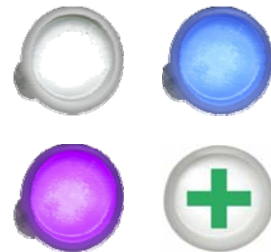

## Product Range

SEE Systems & Refills (L = with lock)	
064/008116	S.E.E. System, 1 Each = Box of 10 (2 hours)
064/007300	SNAPLIGHT REFILL S.E.E. System, 1 Each = Box of 10
064/007299	SEES - Tamper Proof Pins, 1 Each = 1
LightShapes 1 Each = Box of 10	
098/016365	LightShape Circles Green (4 hours)
098/016366	LightShape Circles Red (4 hours)
039/500067	LightShape Circles Orange (4 hours)
039/500065	LightShape Circles Yellow (4 hours)
039/500101	LightShape Circles Yellow (8 hours)
039/500066	LightShape Circles Blue (4 hours)
039/500098	LightShape Circles Blue (8 hours)
039/500097	LightShape Circles Purple (8 hours)
039/500096	LightShape Circles White (8 hours)
039/500102	LightShape Circles White with green cross (8 hours)
Speciality Products	
039/500068	PML Green (8 hours) 1 Each = Box of 50
039/500069	Solas PML Green (8 hours) 1 Each = Box of 40
039/500070	SOS Green Cyalume (8 hours) 1 Each = Box of 100
039/500071	SOS Cyalume 6" (5 mins) Ultra, 1 Each = Box of 100
039/500072	Photolum Plate, Yellow (30 mins) 1 Each = 2
039/500073	Photolum Plate, Green (12 hours) 1 Each = 2
LightStation and Refill (L = with lock)	
039/500020	LightStation Model 4 at 6, 1 Each = 1
039/500021	LightStation Model 4L at 6, 1 Each = 1
039/500022	LightStation Model 6 at 4, 1 Each = 1
039/500023	LightStation Model 6L at 4, 1 Each = 1
039/500024	LightStation Model 10 at 4, 1 Each = 1
039/500025	LightStation Model 10L at 4, 1 Each = 1
039/500026	LightStation Model 20 at 4, 1 Each = 1
039/500027	10" LightStation Refill Yellow (4 hrs) 1 Each = Box of 40
039/500028	10" LightStation Refill Red (4 hrs) 1 Each = Box of 40
039/500029	10" LightStation Refill White (4 hrs) 1 Each = Box of 40
039/500030	10" LightStation Refill Orange (4 hrs) 1 Each = Box of 40
039/500031	10" LightStation Refill Yellow (4 hrs) 1 Each = Box of 200
039/500032	10" LightStation Refill Red (4 hrs) 1 Each = Box of 200
039/500033	10" LightStation Refill White (4 hrs) 1 Each = 1 Box 200
039/500034	10" LightStation Refill Orange (4 hrs) 1 Each = 1 Box 200